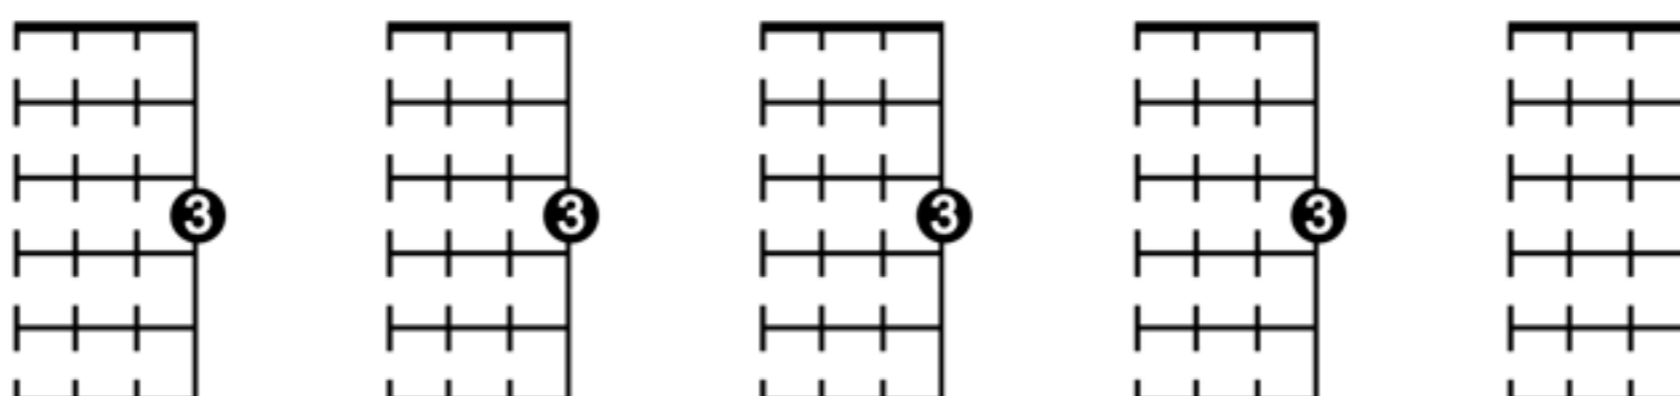

RIFF 1

On The I- -sland

Riff 2

We Do It I- -sland

Riff 3

Style (Hammer on)

Riff 4

Hammer on C scale

Slide from first fret to third Alternate between 1 and 4 for Em and DM four beats each