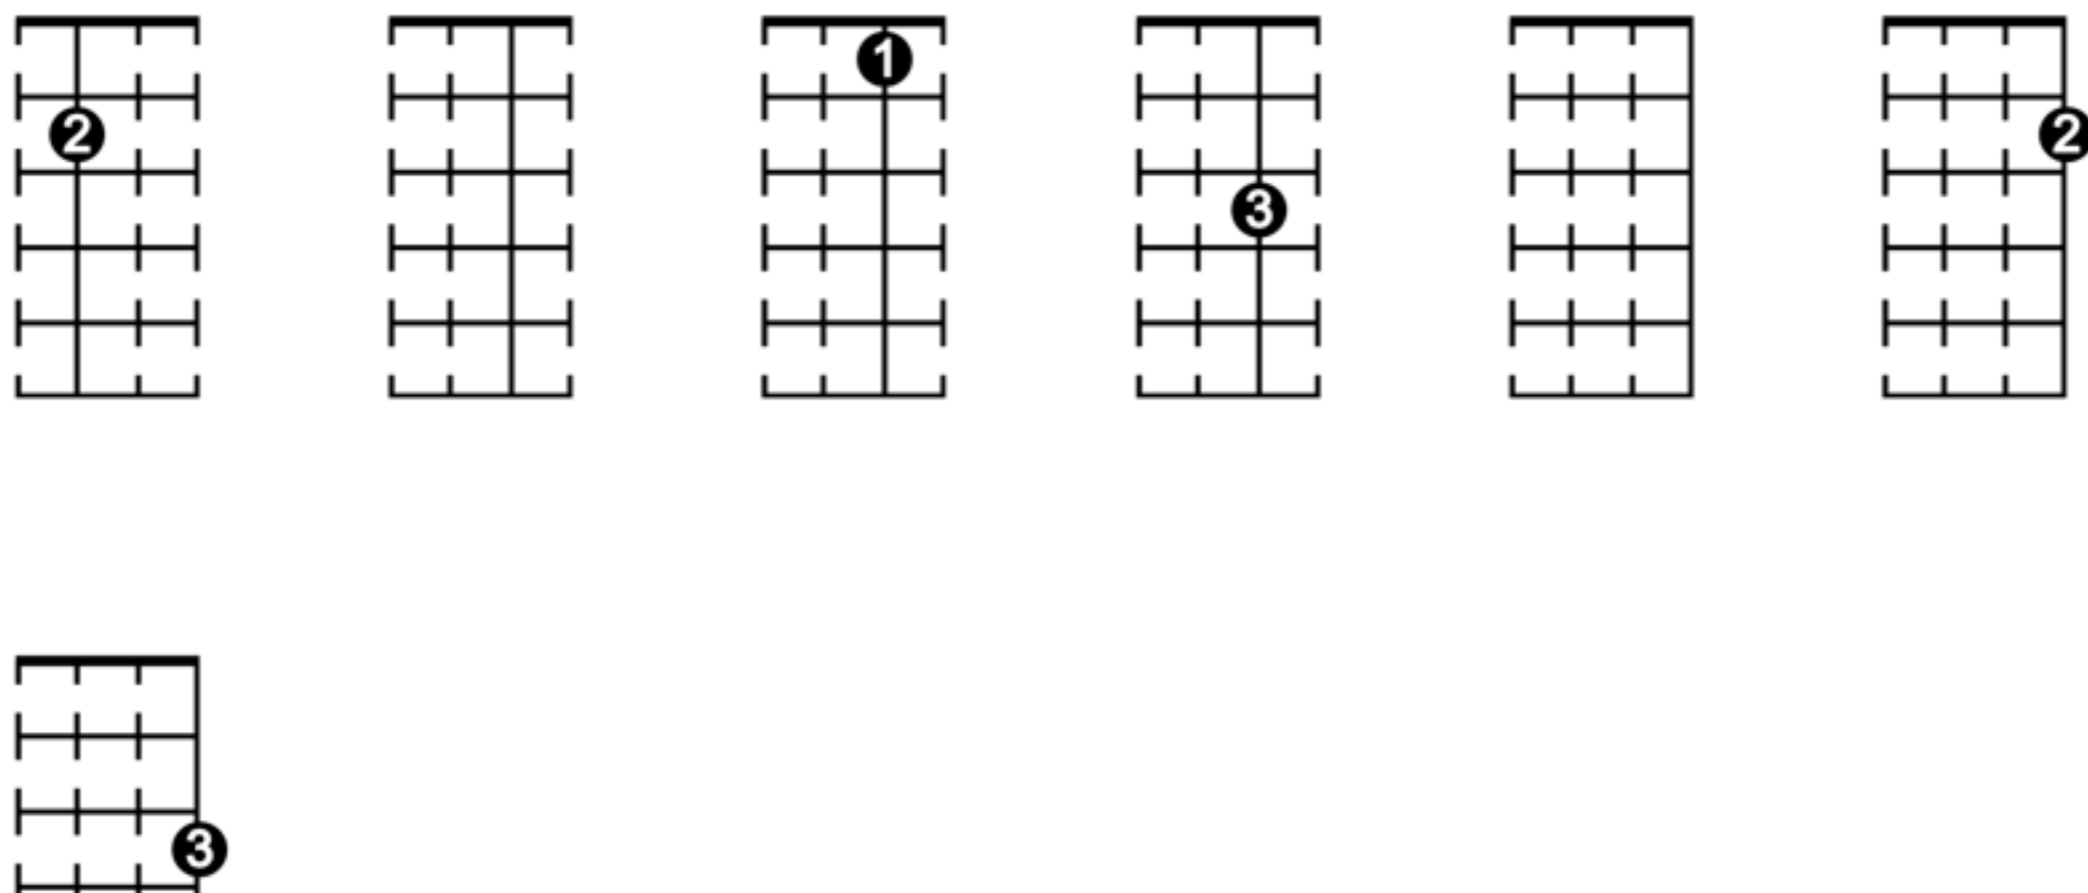

RIFF 1

On The I- -sland

Riff 2

We Do It I- -sland

Riff 3

Style (Hammer on)

Riff 4

Hammer on C scale

Slide from first fret to third Alternate between 1 and 4 for Em and DM four beats each