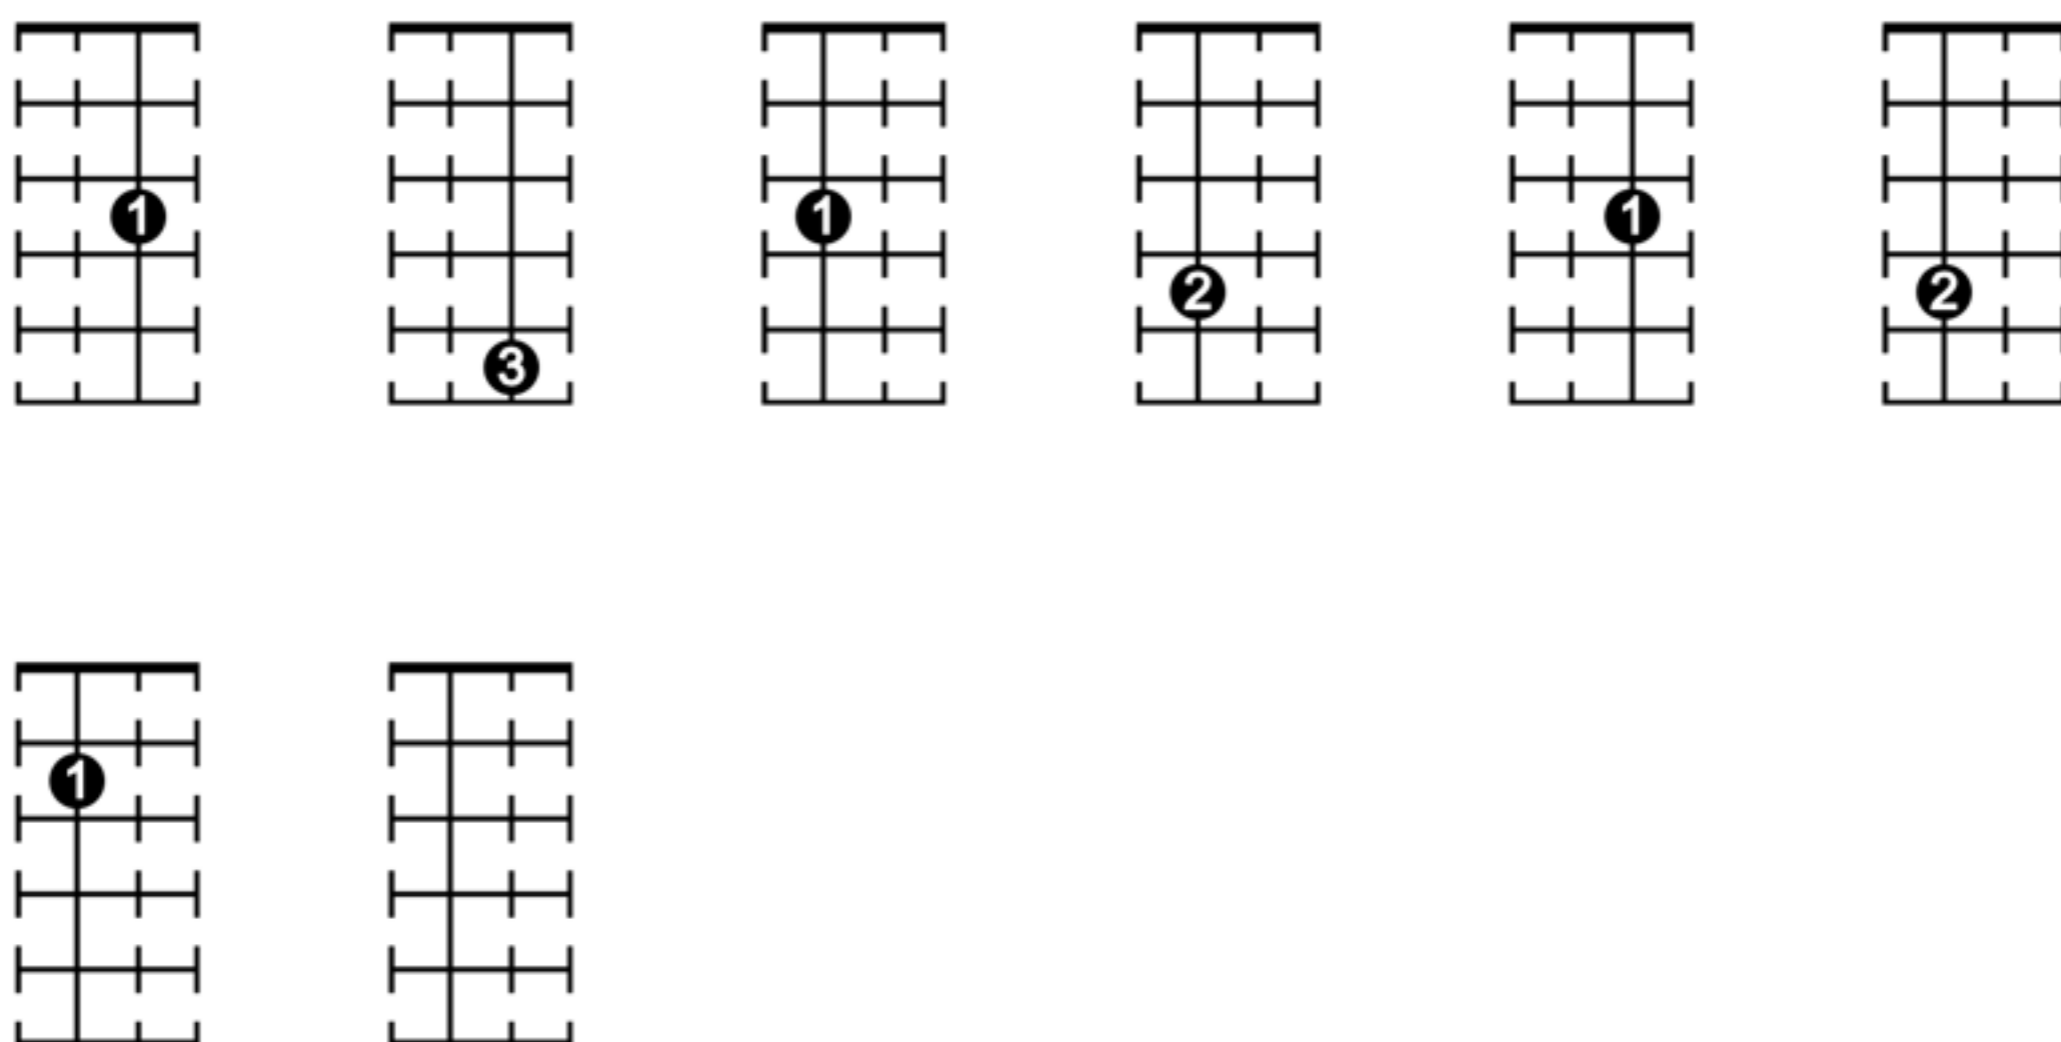

RIFF 1

On The I- -sland

Riff 2

We Do It I- -sland

Riff 3

Style (Hammer on)

Riff 4

Hammer on C scale

Slide from first fret to third Alternate between 1 and 4 for Em and DM four beats each