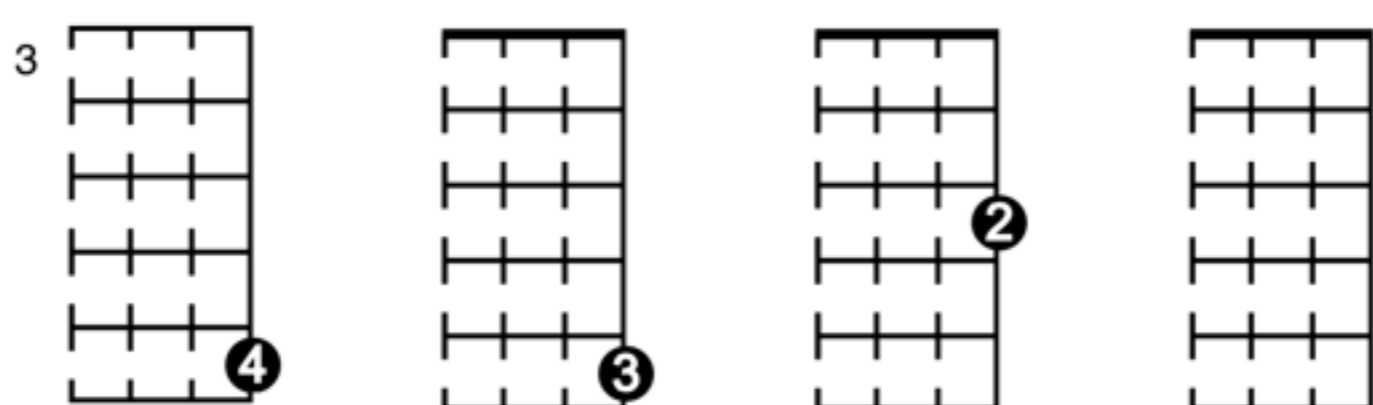

RIFF 1

On The I- -sland

Riff 2

We Do It I- -sland

Riff 3

Style (Hammer on)

Riff 4

Hammer on C scale

Slide from first fret to third Alternate between 1 and 4 for Em and DM four beats each