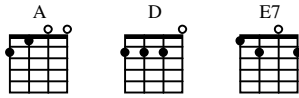

## As recorded by Ventures

Transcribed by Mathew Schneider  
Tune Ukulele GCEA

♩ = 160

8va----- A A A A

1

Gr I

T	0	3	4	5	5	5	3	0	0	3	4	5	5	5	3	0	0	3	4	5	5	5	3	0	0	3	4	5	5	5	3	0	
A																																	
B																																	